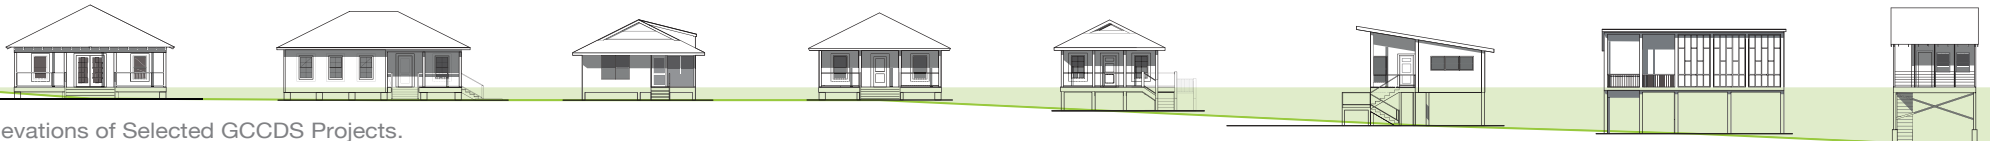

Since Hurricane Katrina struck in 2005, over 90 homes in East Biloxi alone (both rehabilitations and new construction) have been completed through the work of GCCDS. The projects are designed through close relationships with the residents, and the work is very much about preserving the dignity of individuals faced with unimaginable hardships. The studio's design work has been recognized for its contributions to the field of architecture, with an award from the American Institute of Architects.

The work of the studio is partially funded through the generous support of the University Rebuilding America Partnership from the US Department of Housing and Urban Development. Through a grant from the Small Business Administration, GCCDS is developing a Homebuilding Systems Demonstration Center to help residents of the Gulf Coast learn about new building materials and practices.

GCCDS opened a second studio in Bay St. Louis, and is currently working with communities throughout the coast on planning and design projects. The common aspects of the work at every scale are a commitment to citizen participation and an effort to rebuild diverse and complete cities and to preserve and restore the unique natural and cultural resources along Mississippi's Gulf Coast.

Elevations of Selected GCCDS Projects.